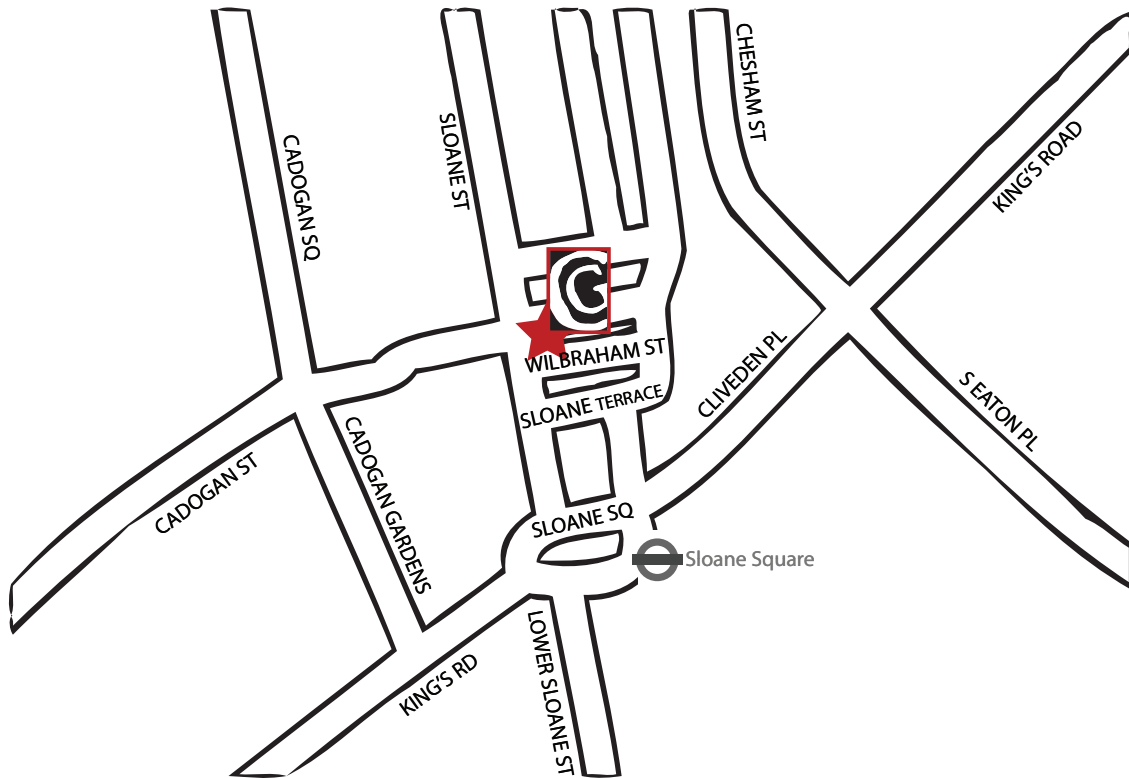

Le Cercle

Opening Times

Lunch
Tuesday - Saturday
12 noon - 3pm

Dinner
Tuesday - Saturday
6pm - 11pm

Le Cercle
1 Wilbraham Place
London
SW1X 9AE

Tel: 020 7901 9999
email: info@lecercle.co.uk